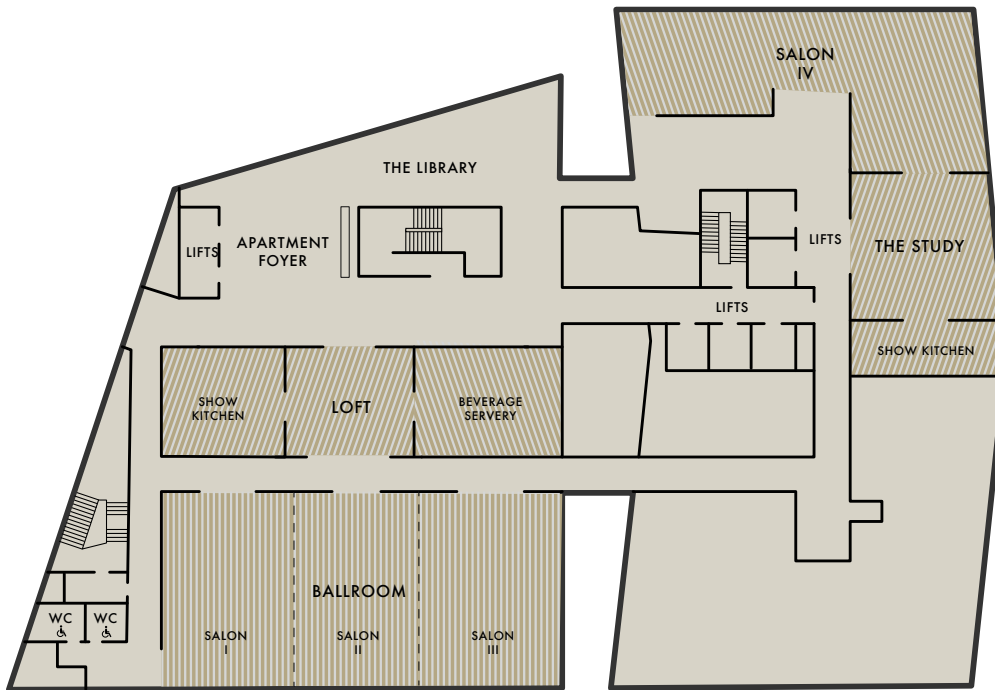

## FLOOR PLAN & DIRECTIONS

### THE APARTMENT – MEETING & EVENT FLOOR

## ROOM DIMENSIONS & CAPACITIES

ROOM NAME	ROOM DIMENSIONS <i>Length x Width x Height</i>	SQUARE FEET SQUARE METERS	BANQUET	RECEPTION	THEATER	CLASSROOM	BOARDROOM	U-SHAPE	HOLLOW SQUARE	EXHIBITION
FIRST FLOOR										
Salon I	26 x 41 8m x 12.5m x 4.3m	1076 100	30	55	30	36	36	24	24	36
Salon II	26 x 41 8m x 12m x 4.3m	1076 100	30	55	30	36	36	24	24	30
Salon III	26 x 41 8m x 11.5m x 4.3m	1044 100	30	55	30	36	36	24	24	30
Salon I, II & III	26 x 123 8m x 36m x 4.3m	3197 297	105	190	98	120	144	52	96	66
Salon IV	75 x 21 23m x 6.5m x 3m	1615 150	40	95	65	69	56	36	72	66
Show Kitchen	23 x 23 7m x 6m x 3m	861 50	—	12	—	—	—	—	—	—
Beverage Servery	23 x 23 7.5m x 7m x 3m	861 50	—	20	—	—	—	—	—	—
Loft	23 x 69 7m x 21m x 3m	2583 155	—	60	—	—	—	—	—	—
Study	26 x 52 7m x 9m x 3m	1076 63	16	12	—	—	—	—	—	—