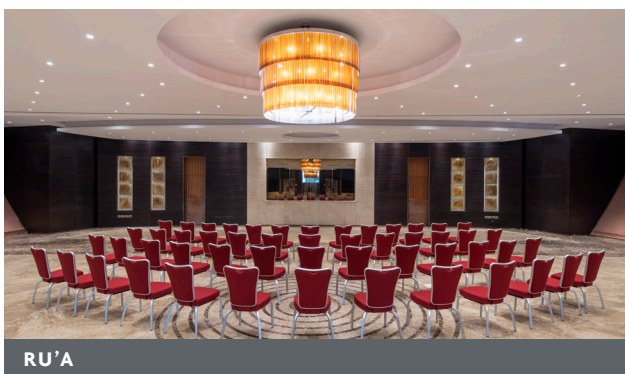

Meetings & Events

Crowne Plaza® Doha - The Business Park has become the choice for important meetings, conferences, private dinners and cocktail events.

At the designated function space at the Lobby Level, all seven meeting rooms are fully flexible and equipped with the latest audio visual technology to impress and enhance any event. Creative spaces, modern décor, incidental lounge zones, a pre-function area, reception zone and the latest audio-visual docking points help people meet and connect in an imaginative and inspired way.

The iconic glass and steel sphere Events Centre is an ideal venue from intimate family gatherings to grand affairs and celebrations. Our dedicated Crowne Meetings Team gets it right every time, with five-star catering, exclusive and personalized service to make your event a success.

FACILITIES:

- Total number of meeting rooms: **14**
- Total area of meeting space: **2750 sqm**
- Largest room capacity: **450**

ALL MEETING ROOMS ARE EQUIPPED WITH:

- Complimentary wireless and wired internet access
- Digital and LCD projector
- Video conference facilities
- 60-inch flat screen television
- 120-inch ceiling mounted projection screen
- Lectern
- Microphone
- Flip chart, markers and whiteboard
- Flexible light settings controlled by a wireless touch command

Lobby Level

Creative in approach, innovative in design and flexible in use, our meeting rooms engage and energize your attendees and participants, from an exclusive business meeting or a friendly get-together party.

- Total number of meeting rooms: **7**
- Total area of meeting space: **460 sqm**
- Largest room capacity: **220**

HIDAYAH

The executive boardroom covers a total area of 50 sqm, has a seating capacity of up to 12 guests and is well equipped with the latest video conference system, a wireless touch screen and a 55-inch flat screen television.

The Event Center

This iconic structure has three levels that cover all your conference needs. All of the function rooms feature natural daylight, built-in audio-visual equipment and wireless internet access to ensure your success. The basement has a VIP arrival area, private relaxing rooms, two meeting rooms, access for special needs and private parking.