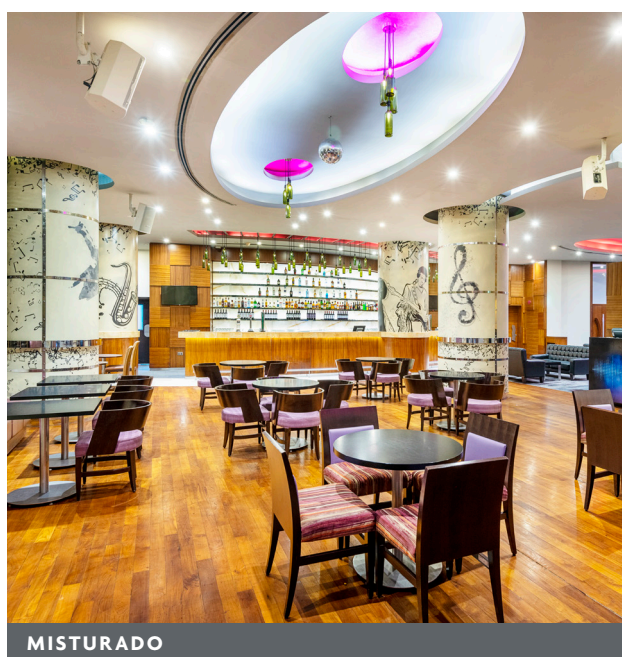

Dining

At Crowne Plaza Doha - The Business Park, enjoy a selection of great restaurants and lounges for your dining pleasure.

Our carefully selected range of restaurants is created with you in mind. They offer you a choice for every occasion and every mood throughout the day, and night.

- Location: Lobby Level
- Seats: 70 (Non-Smoking)
- Serves: Dinner

MISTURADO

RESTAURANT & BAR

Wind down at Misturado with a tittle of your choice. There's a real buzz during happy hours when trendy locals mix with hotel residents over signature cocktails and snacks at the sleek and backlit bar.

- Location: Lobby Level
- Seats: 104 (Smoking & Non-Smoking)
- Serves: Lunch & Dinner

ARAMEDE, ALL-DAY DINING

RODIZIO

MISTURADO

ARGUELINA

RESTAURANT

Arguelina offers a contemporary-style lounge, relaxing vibes and a retractable roof perfect for an evening gathering. Enjoy a wide variety of savory Arabic cuisine from the menu while listening to Arabic music.

- Location: Lobby Level
- Seats: 75 (Smoking & Non-Smoking)
- Serves: Breakfast, Lunch & Dinner

LIQUIDITY POOL LOUNGE

RESTAURANT

Liquidity is a hip poolside restaurant high on the rooftop, the restaurant features an extensive selection of local and international dishes served to sun loungers and patrons alike.