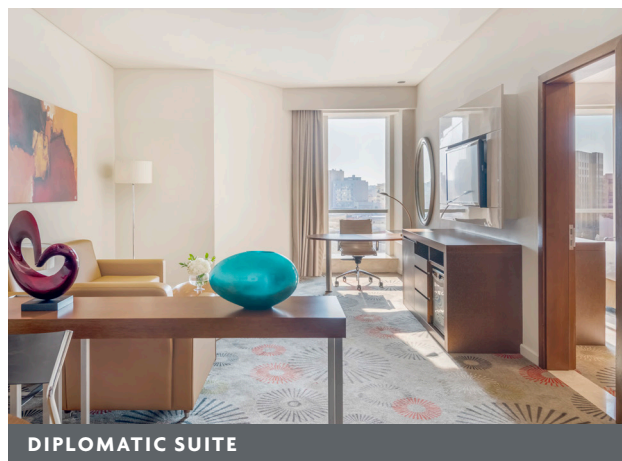

DIPLOMATIC SUITE

Enhance your stay in our Crowne Diplomatic Suite. With 65-67 sqm of space, this suite offers a bedroom with a king bed and a sofa, a separate living area, a workstation, and a dining area. High speed Wi-Fi and Club Lounge access are included.

PRESIDENTIAL SUITE

Our Presidential Suite is ideal for those looking for an elevated stay. Indulge in this 85-99 sqm suite with a spacious living area, a dining area and a functional workspace. This suite features a bedroom with a king bed and a bathroom with separate bathtub and walk-in shower. High speed Wi-Fi and Club Lounge access are included.

DELUXE KING ROOM

EXECUTIVE CLUB ROOM

DIPLOMATIC SUITE

PRESIDENTIAL SUITE

Crowne Residences

RESIDENCE STANDARD TWIN

Perfect for guests staying in Doha for a little longer, our Resident Standard Room offers all amenities for a comfortable stay, including premium bedding, 42-inch TV, high speed Internet access and a view of the bustling city.