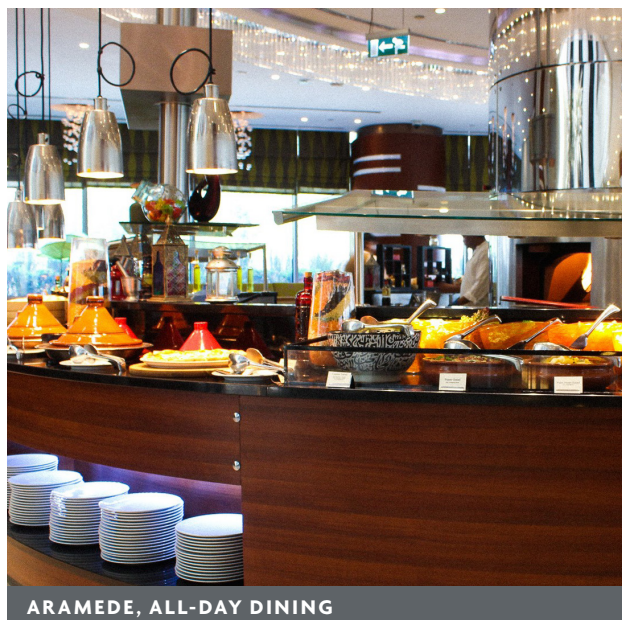

Dining

At Crowne Plaza Doha - The Business Park, enjoy a selection of great restaurants and lounges for your dining pleasure.

Our carefully selected range of restaurants is created with you in mind. They offer you a choice for every occasion and every mood throughout the day, and night.

ARAMEDE

ALL DAY DINING

The restaurant, a culinary theatre with live cooking displays, can seat up to 172 guests and offers an extensive selection of international and local cuisines. From spicy authentic Lebanese kebabs to fresh Japanese makis and luscious desserts, Aramede is sure to delight the most discerning palate.

- Location: Lobby Level
- Seats: 172 (Non-Smoking)
- Serves: Breakfast, Lunch & Dinner

RODIZIO

BRAZILIAN CHURRASCARIA

Doha's only authentic Brazilian churrascaria, Rodizio serves succulent selections of beef, lamb, chicken and camel threaded onto giant skewers prepared on live open flame grills and carved at the table. Guests are treated to smoky flavours of all-meat goodness well complemented by sides and salads.

- Location: Lobby Level
- Seats: 70 (Non-Smoking)
- Serves: Dinner

MISTURADO

RESTAURANT & BAR

Wind down at Misturado with a tittle of your choice. There's a real buzz during happy hours when trendy locals mix with hotel residents over signature cocktails and snacks at the sleek and backlit bar.

- Location: Lobby Level
- Seats: 104 (Smoking & Non-Smoking)
- Serves: Lunch & Dinner