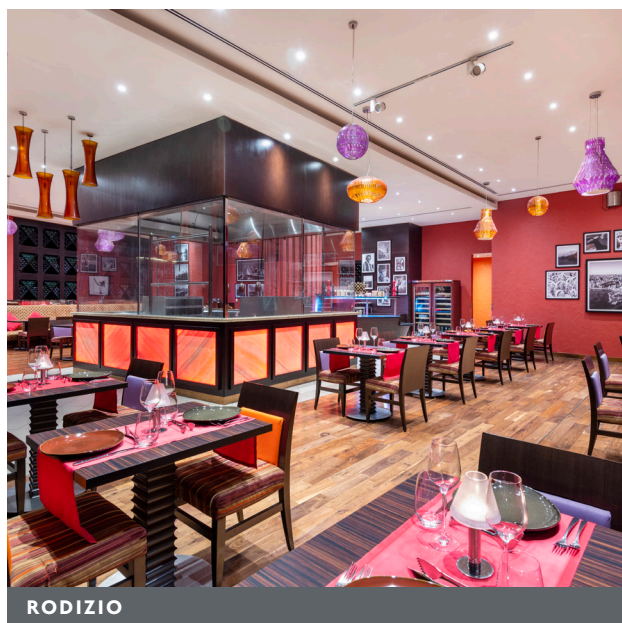

Dining

At Crowne Plaza Doha - The Business Park, enjoy a selection of great restaurants and lounges for your dining pleasure.

Our carefully selected range of restaurants is created with you in mind. They offer you a choice for every occasion and every mood throughout the day, and night.

- Location: Lobby Level
- Seats: 172 (Non-Smoking)
- Serves: Breakfast, Lunch & Dinner

RODIZIO

BRAZILIAN CHURRASCARIA

Doha's only authentic Brazilian churrascaria, Rodizio serves succulent selections of beef, lamb, chicken and camel threaded onto giant skewers prepared on live open flame grills and carved at the table. Guests are treated to smoky flavours of all-meat goodness well complemented by sides and salads.

- Location: Lobby Level
- Seats: 70 (Non-Smoking)
- Serves: Dinner

MISTURADO

RESTAURANT & BAR

Wind down at Misturado with a tittle of your choice. There's a real buzz during happy hours when trendy locals mix with hotel residents over signature cocktails and snacks at the sleek and backlit bar.

- Location: Lobby Level
- Seats: 104 (Smoking & Non-Smoking)
- Serves: Lunch & Dinner

ARAMEDE, ALL-DAY DINING

RODIZIO

MISTURADO

ARGUELINA

RESTAURANT

Arguelina offers a contemporary-style lounge, relaxing vibes and a retractable roof perfect for an evening gathering. Enjoy a wide variety of savory Arabic cuisine from the menu while listening to Arabic music.