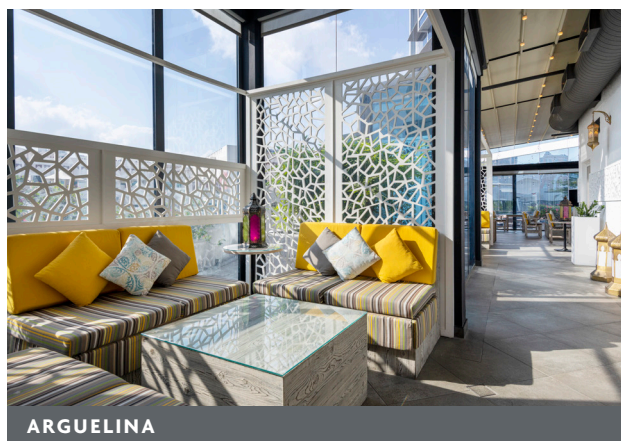

ARGUELINA

RESTAURANT

Arguelina offers a contemporary-style lounge, relaxing vibes and a retractable roof perfect for an evening gathering. Enjoy a wide variety of savory Arabic cuisine from the menu while listening to Arabic music.

- Location: Lobby Level
- Seats: 56 (Smoking & Non-Smoking)
- Serves: Lunch & Dinner

MEESH ME-TIME CAFÉ

CAFÉ

Meesh Me-Time Café offers a great “grab and go” selection including freshly made sandwiches, salads, raw cold pressed juices, muffins, cakes and more making Meesh Me-Time Café an ideal stop for a quick breakfast or to grab a bite on-the-go.

- Location: Lobby Level
- Seats: 75 (Smoking & Non-Smoking)
- Serves: Breakfast, Lunch & Dinner