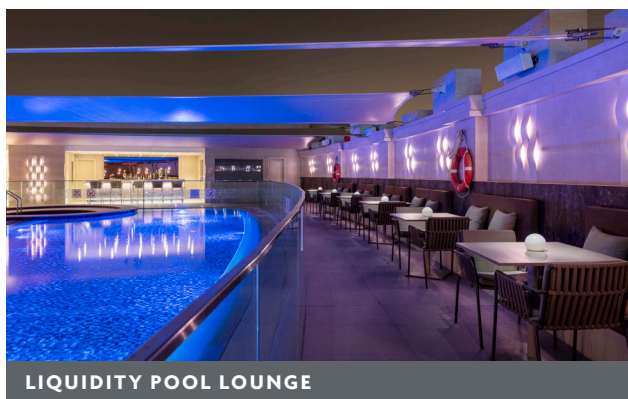

- Location: Lobby Level
- Seats: 56 (Smoking & Non-Smoking)
- Serves: Lunch & Dinner

MEESH ME-TIME CAFÉ

CAFÉ

Meesh Me-Time Café offers a great “grab and go” selection including freshly made sandwiches, salads, raw cold pressed juices, muffins, cakes and more making Meesh Me-Time Café an ideal stop for a quick breakfast or to grab a bite on-the-go.

- Location: Lobby Level
- Seats: 75 (Smoking & Non-Smoking)
- Serves: Breakfast, Lunch & Dinner

LIQUIDITY POOL LOUNGE

RESTAURANT

Liquidity is a hip poolside restaurant high on the rooftop, the restaurant features an extensive selection of local and international dishes served to sun loungers and patrons alike.